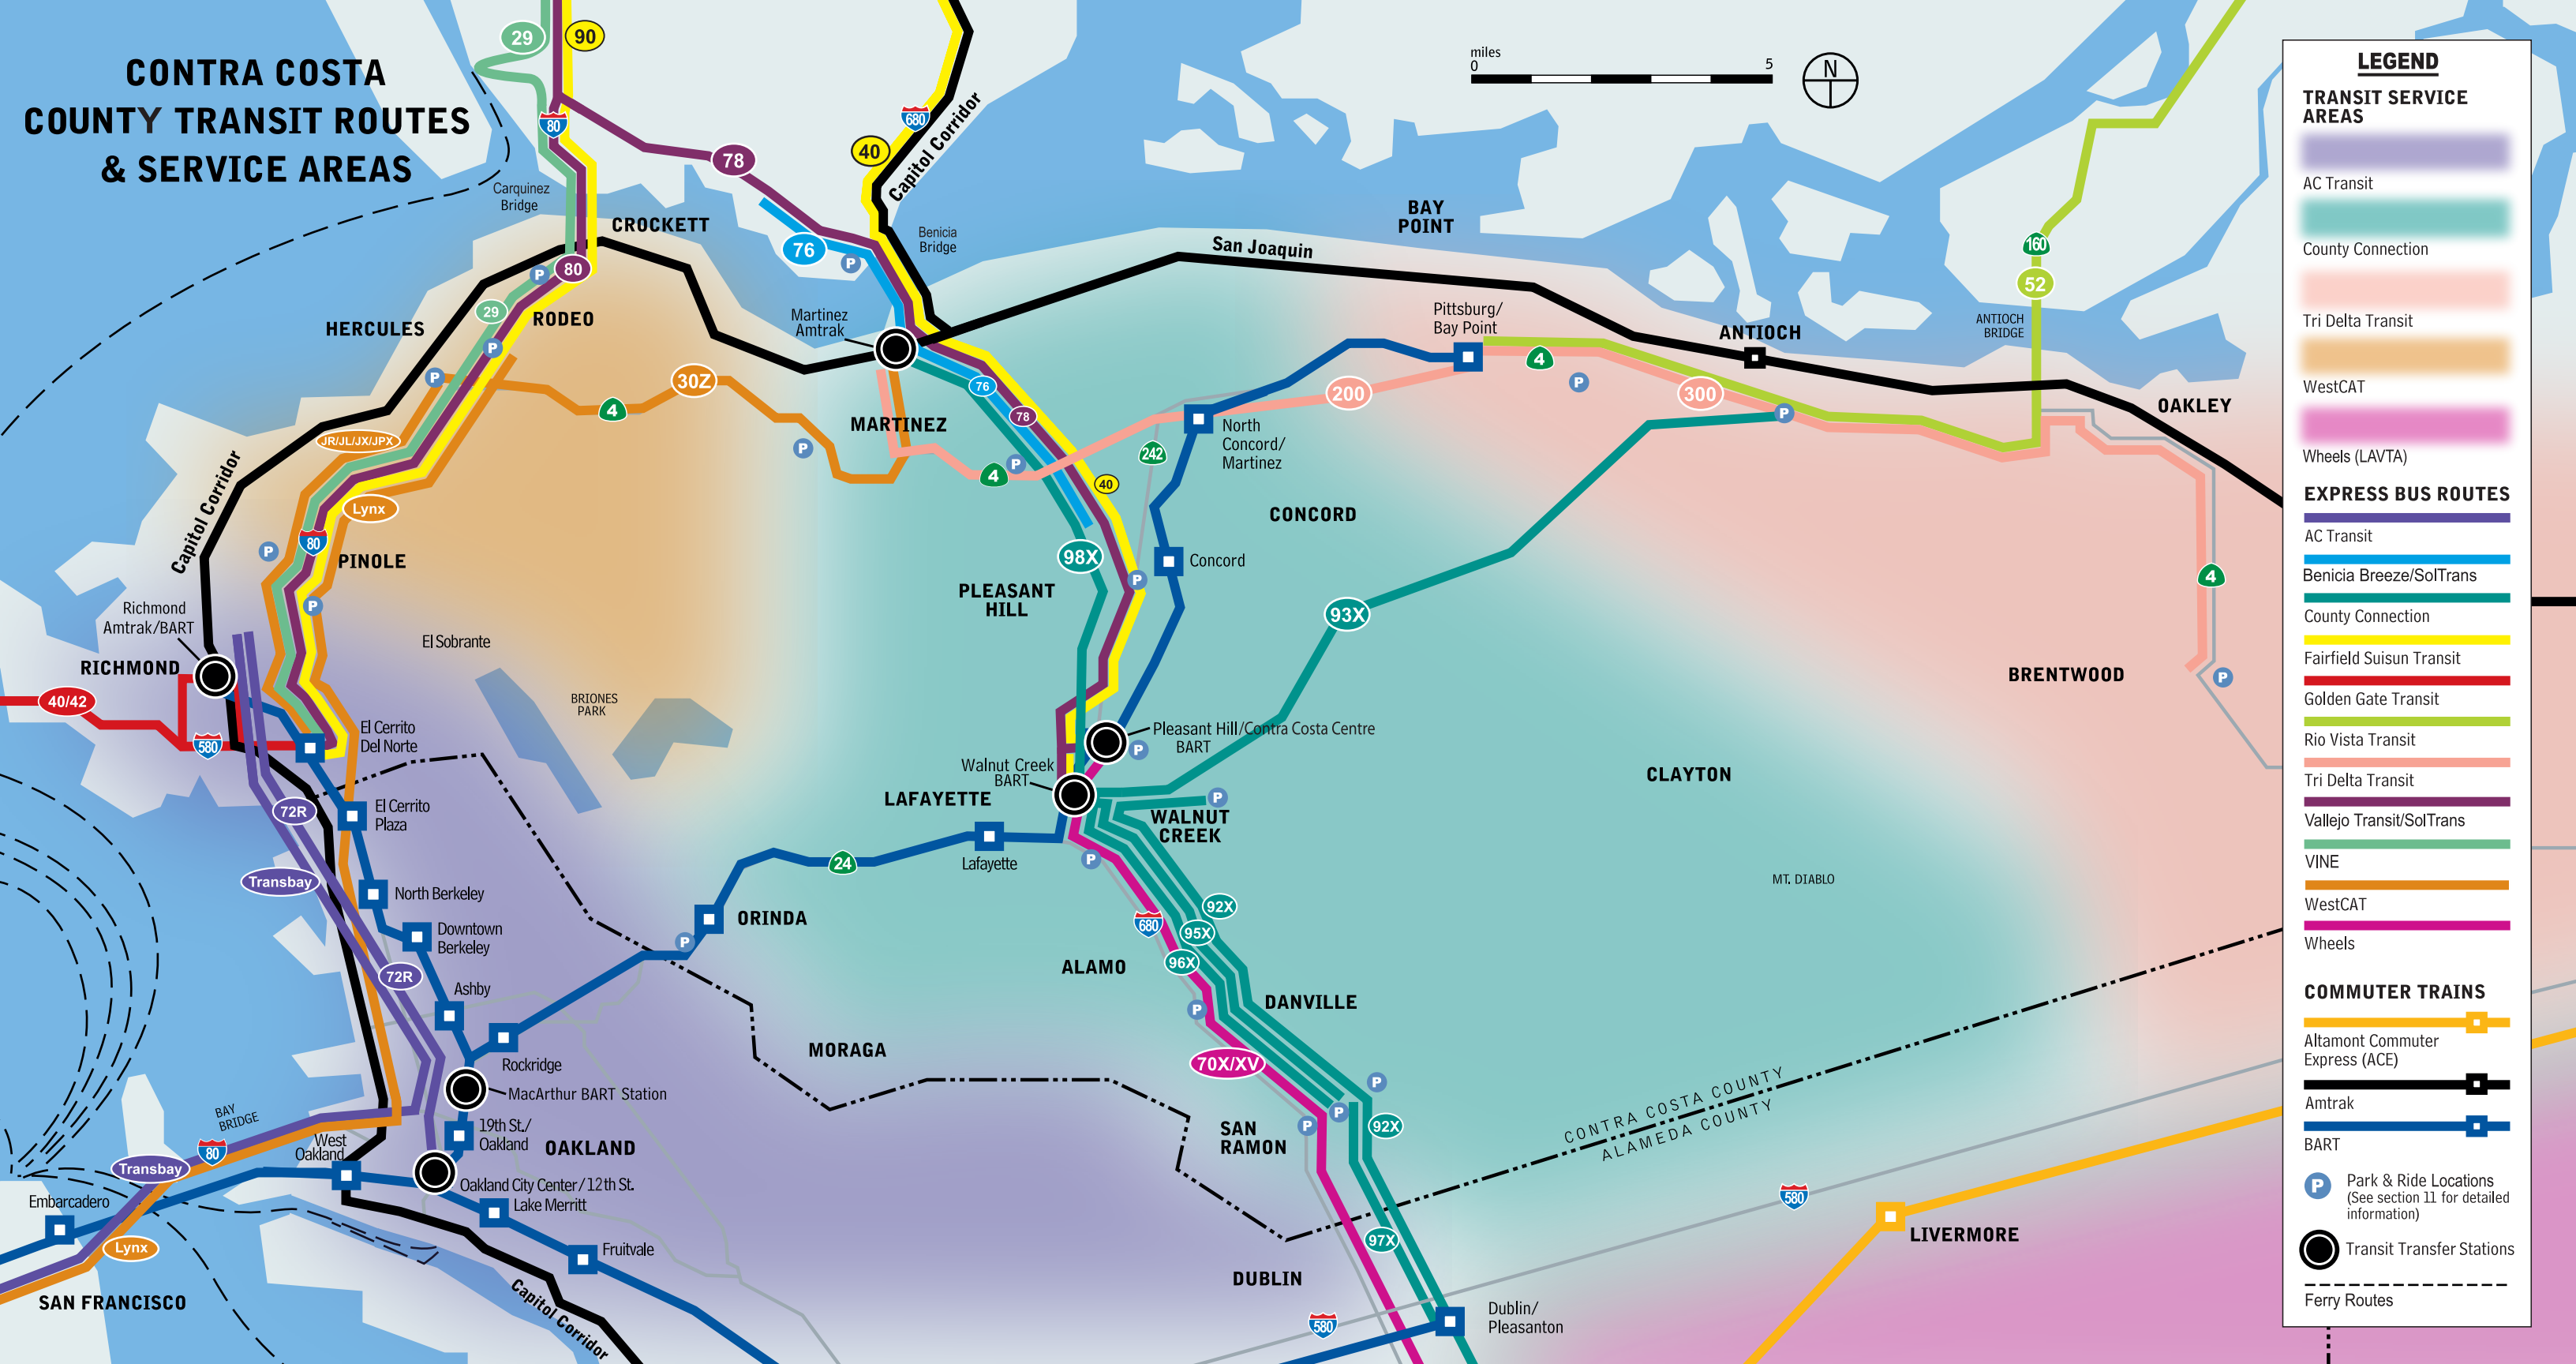

CONTRA COSTA COUNTY TRANSIT ROUTES & SERVICE AREAS

LEGEND

TRANSIT SERVICE AREAS

- AC Transit
- County Connection
- Tri Delta Transit
- WestCAT
- Wheels (LAVTA)

EXPRESS BUS ROUTES

- AC Transit
- Benicia Breeze/SolTrans
- County Connection
- Fairfield Suisun Transit
- Golden Gate Transit
- Rio Vista Transit
- Tri Delta Transit
- Vallejo Transit/SolTrans
- VINE
- WestCAT
- Wheels

COMMUTER TRAINS

- Altamont Commuter Express (ACE)
- Amtrak
- BART

Other Symbols:

- P: Park & Ride Locations (See section 11 for detailed information)
- : Transit Transfer Stations
- - -: Ferry Routes