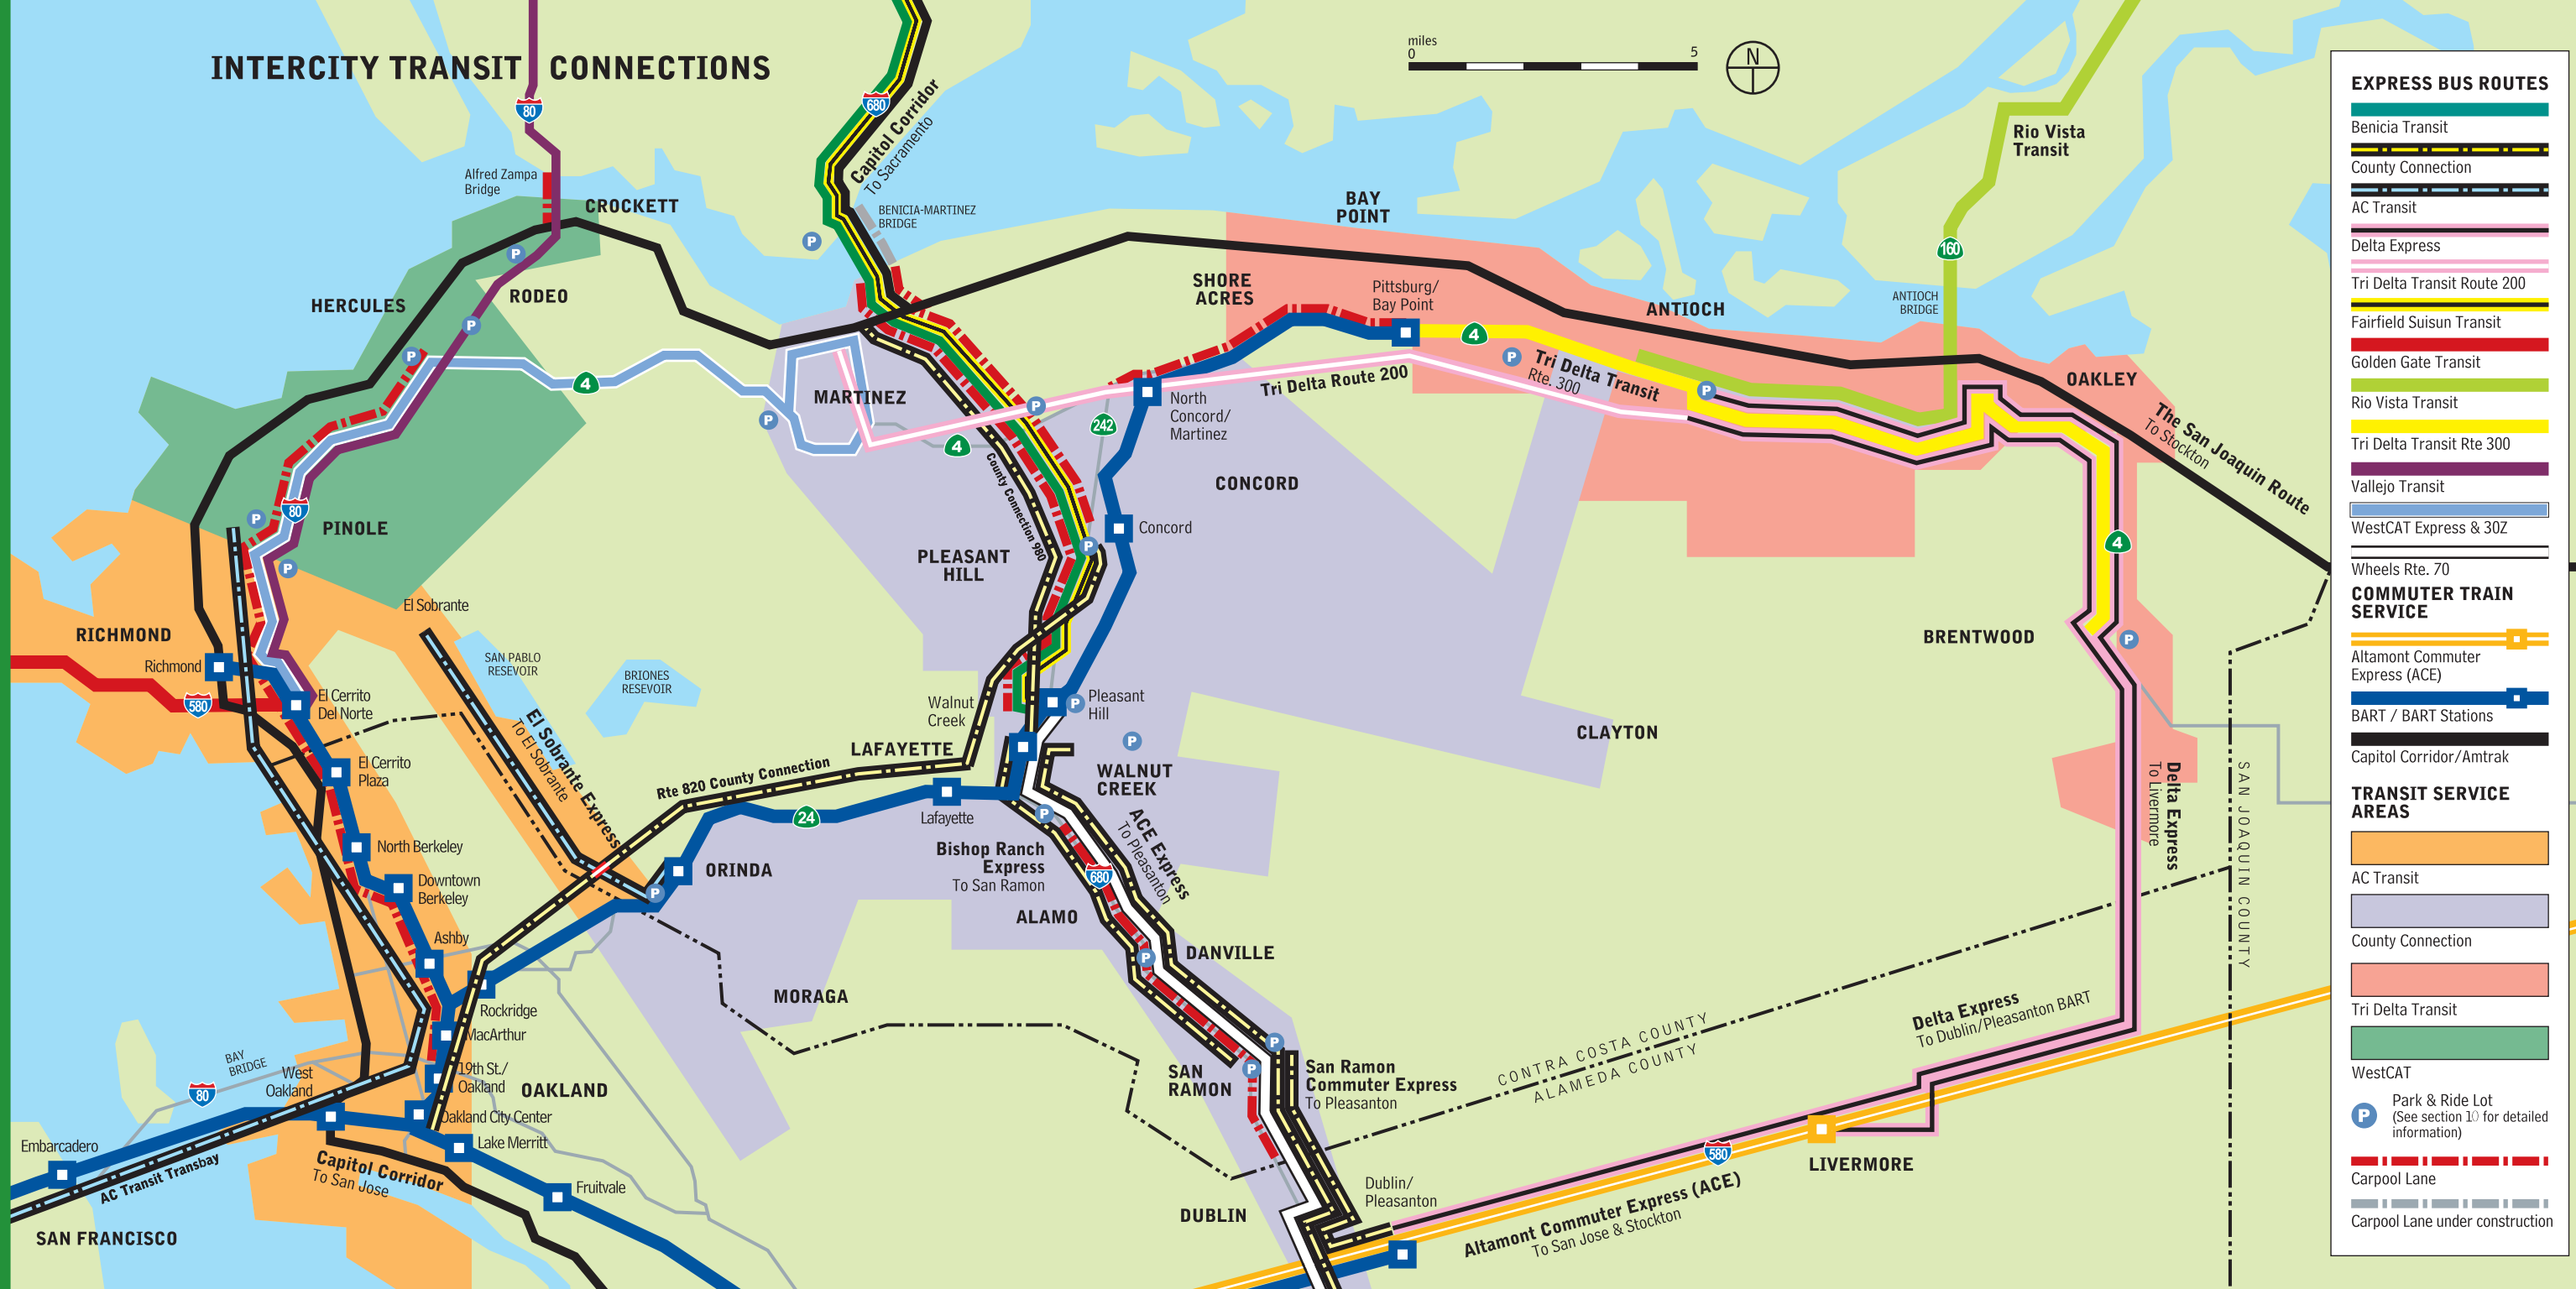

INTERCITY TRANSIT CONNECTIONS

EXPRESS BUS ROUTES

- Benicia Transit
- County Connection
- AC Transit
- Delta Express
- Tri Delta Transit Route 200
- Fairfield Suisun Transit
- Golden Gate Transit
- Rio Vista Transit
- Tri Delta Transit Rte 300
- Vallejo Transit
- WestCAT Express & 30Z
- Wheels Rte. 70

COMMUTER TRAIN SERVICE

- Altamont Commuter Express (ACE)
- BART / BART Stations
- Capitol Corridor/Amtrak

TRANSIT SERVICE AREAS

- AC Transit
- County Connection
- Tri Delta Transit
- WestCAT

Other Symbols:

- P Park & Ride Lot (See section 10 for detailed information)
- Carpool Lane
- Carpool Lane under construction